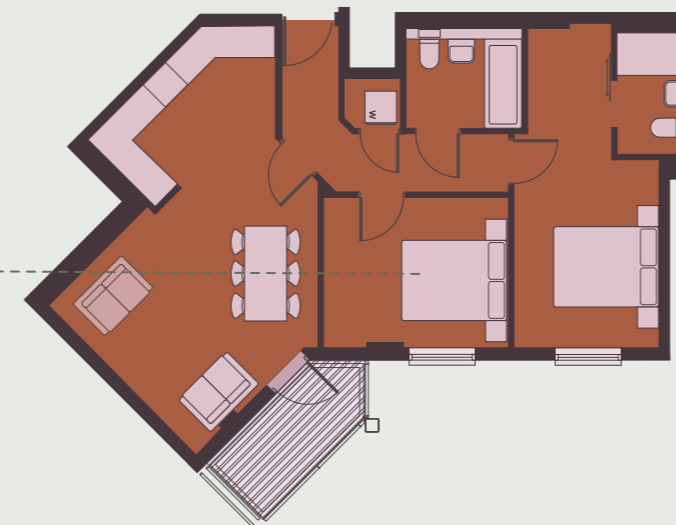

2 Bedroom Apartments - Floor Levels 2-7 Core C2

2 BED

Interior Area
77.2 sq.m 830.7 sq.ft
Terrace Area
9 sq.m 97 sq.ft

Living area - 8.4 x 3.9 m
- 27.5 x 12.8 ft
Bedroom 1 - 6.2 x 2.9 m
- 20.3 x 9.5 ft
Bedroom 2 - 4.9 x 3.2 m
- 16.1 x 10.5 ft

Apartment Numbers
Level 2. 30
Level 3. 36 Level 4. 42
Level 5. 54 Level 6. 59
Level 7. 60

2 BED

Area
66.7 sq.m 717.7 sq.ft
Terrace Area
4.3 sq.m 46 sq.ft

Living area - 5.3 x 5.6 m
- 17.4 x 18.4 ft
Bedroom 1 - 6.0 x 2.7 m
- 19.7 x 8.9 ft
Bedroom 2 - 2.8 x 3.5 m
- 9.2 x 11.5 ft

Apartment Numbers
Level 2. 34
Level 3. 40 Level 4. 46
Level 5. 52 Level 6. 58
Level 7. 64

2 BED

Area
69 sq.m 742.4 sq.ft
Terrace Area
7.8 sq.m 84 ft

Living area - 7.2 x 5.9 m
- 23.6 x 19.6 ft
Bedroom 1 - 4.5 x 3.1 m
- 14.8 x 10.2 ft
Bedroom 2 - 4.8 x 2.7 m
- 15.7 x 8.9 ft