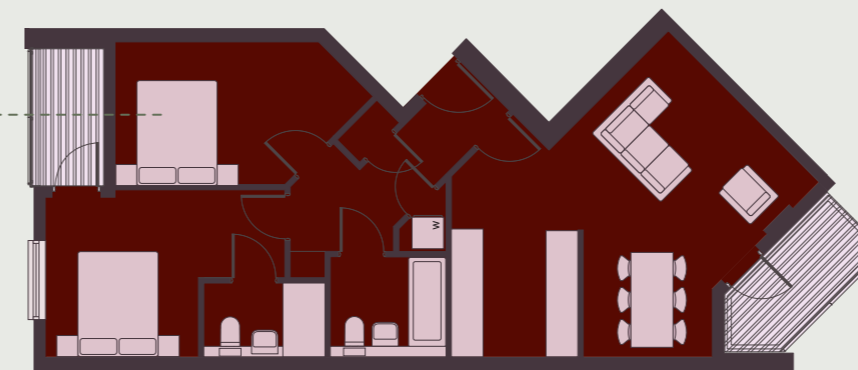

2 Bedroom Apartments - Floor Levels 2-7 Core C2

2 BED

Interior Area
77.2 sq.m 830.7 sq.ft
Terrace Area
9 sq.m 97 sq.ft

Living area - 8.4 x 3.9 m
- 27.5 x 12.8 ft
Bedroom 1 - 6.2 x 2.9 m
- 20.3 x 9.5 ft
Bedroom 2 - 4.9 x 3.2 m
- 16.1 x 10.5 ft

Apartment Numbers
Level 2. 30
Level 3. 36 Level 4. 42
Level 5. 54 Level 6. 59
Level 7. 60

2 BED

Area
66.7 sq.m 717.7 sq.ft
Terrace Area
4.3 sq.m 46 sq.ft

Living area - 5.3 x 5.6 m
- 17.4 x 18.4 ft
Bedroom 1 - 6.0 x 2.7 m
- 19.7 x 8.9 ft
Bedroom 2 - 2.8 x 3.5 m
- 9.2 x 11.5 ft

Apartment Numbers
Level 2. 34
Level 3. 40 Level 4. 46
Level 5. 52 Level 6. 58
Level 7. 64

2 BED

Area
69 sq.m 742.4 sq.ft
Terrace Area
7.8 sq.m 84 ft

Living area - 7.2 x 5.9 m
- 23.6 x 19.6 ft
Bedroom 1 - 4.5 x 3.1 m
- 14.8 x 10.2 ft
Bedroom 2 - 4.8 x 2.7 m
- 15.7 x 8.9 ft