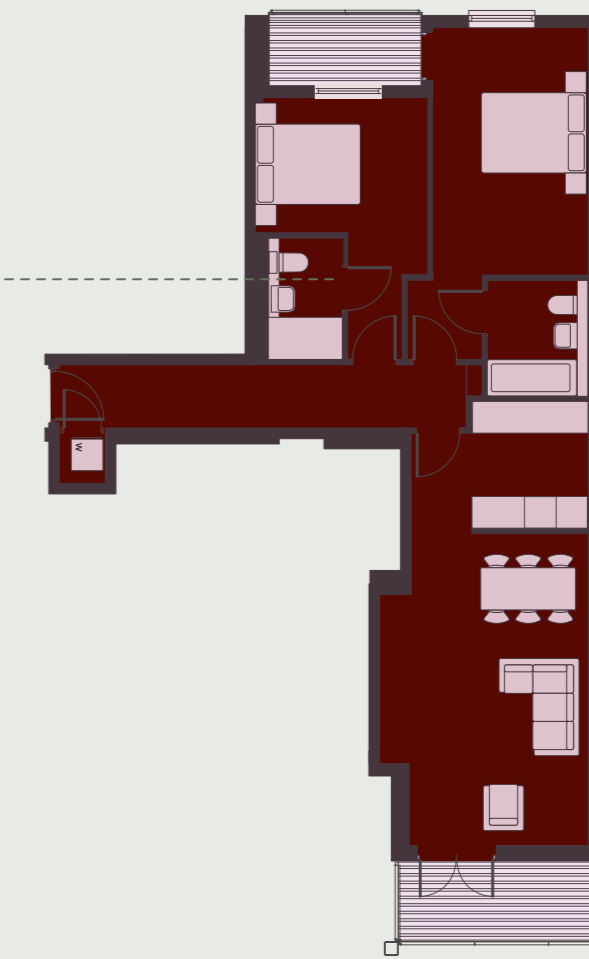

2 Bedroom Apartments - Floor Levels 2-7 Core C2

2 BED

Interior Area
77.2 sq.m 830.7 sq.ft
Terrace Area
9 sq.m 97 sq.ft

Living area - 8.4 x 3.9 m
- 27.5 x 12.8 ft
Bedroom 1 - 6.2 x 2.9 m
- 20.3 x 9.5 ft
Bedroom 2 - 4.9 x 3.2 m
- 16.1 x 10.5 ft

Apartment Numbers
Level 2. 30
Level 3. 36 Level 4. 42
Level 5. 54 Level 6. 59
Level 7. 60

2 BED

Area
66.7 sq.m 717.7 sq.ft
Terrace Area
4.3 sq.m 46 sq.ft

Living area - 5.3 x 5.6 m
- 17.4 x 18.4 ft
Bedroom 1 - 6.0 x 2.7 m
- 19.7 x 8.9 ft
Bedroom 2 - 2.8 x 3.5 m
- 9.2 x 11.5 ft

Apartment Numbers
Level 2. 34
Level 3. 40 Level 4. 46
Level 5. 52 Level 6. 58
Level 7. 64

2 BED

Area
69 sq.m 742.4 sq.ft
Terrace Area
7.8 sq.m 84 ft

Living area - 7.2 x 5.9 m
- 23.6 x 19.6 ft
Bedroom 1 - 4.5 x 3.1 m
- 14.8 x 10.2 ft
Bedroom 2 - 4.8 x 2.7 m
- 15.7 x 8.9 ft