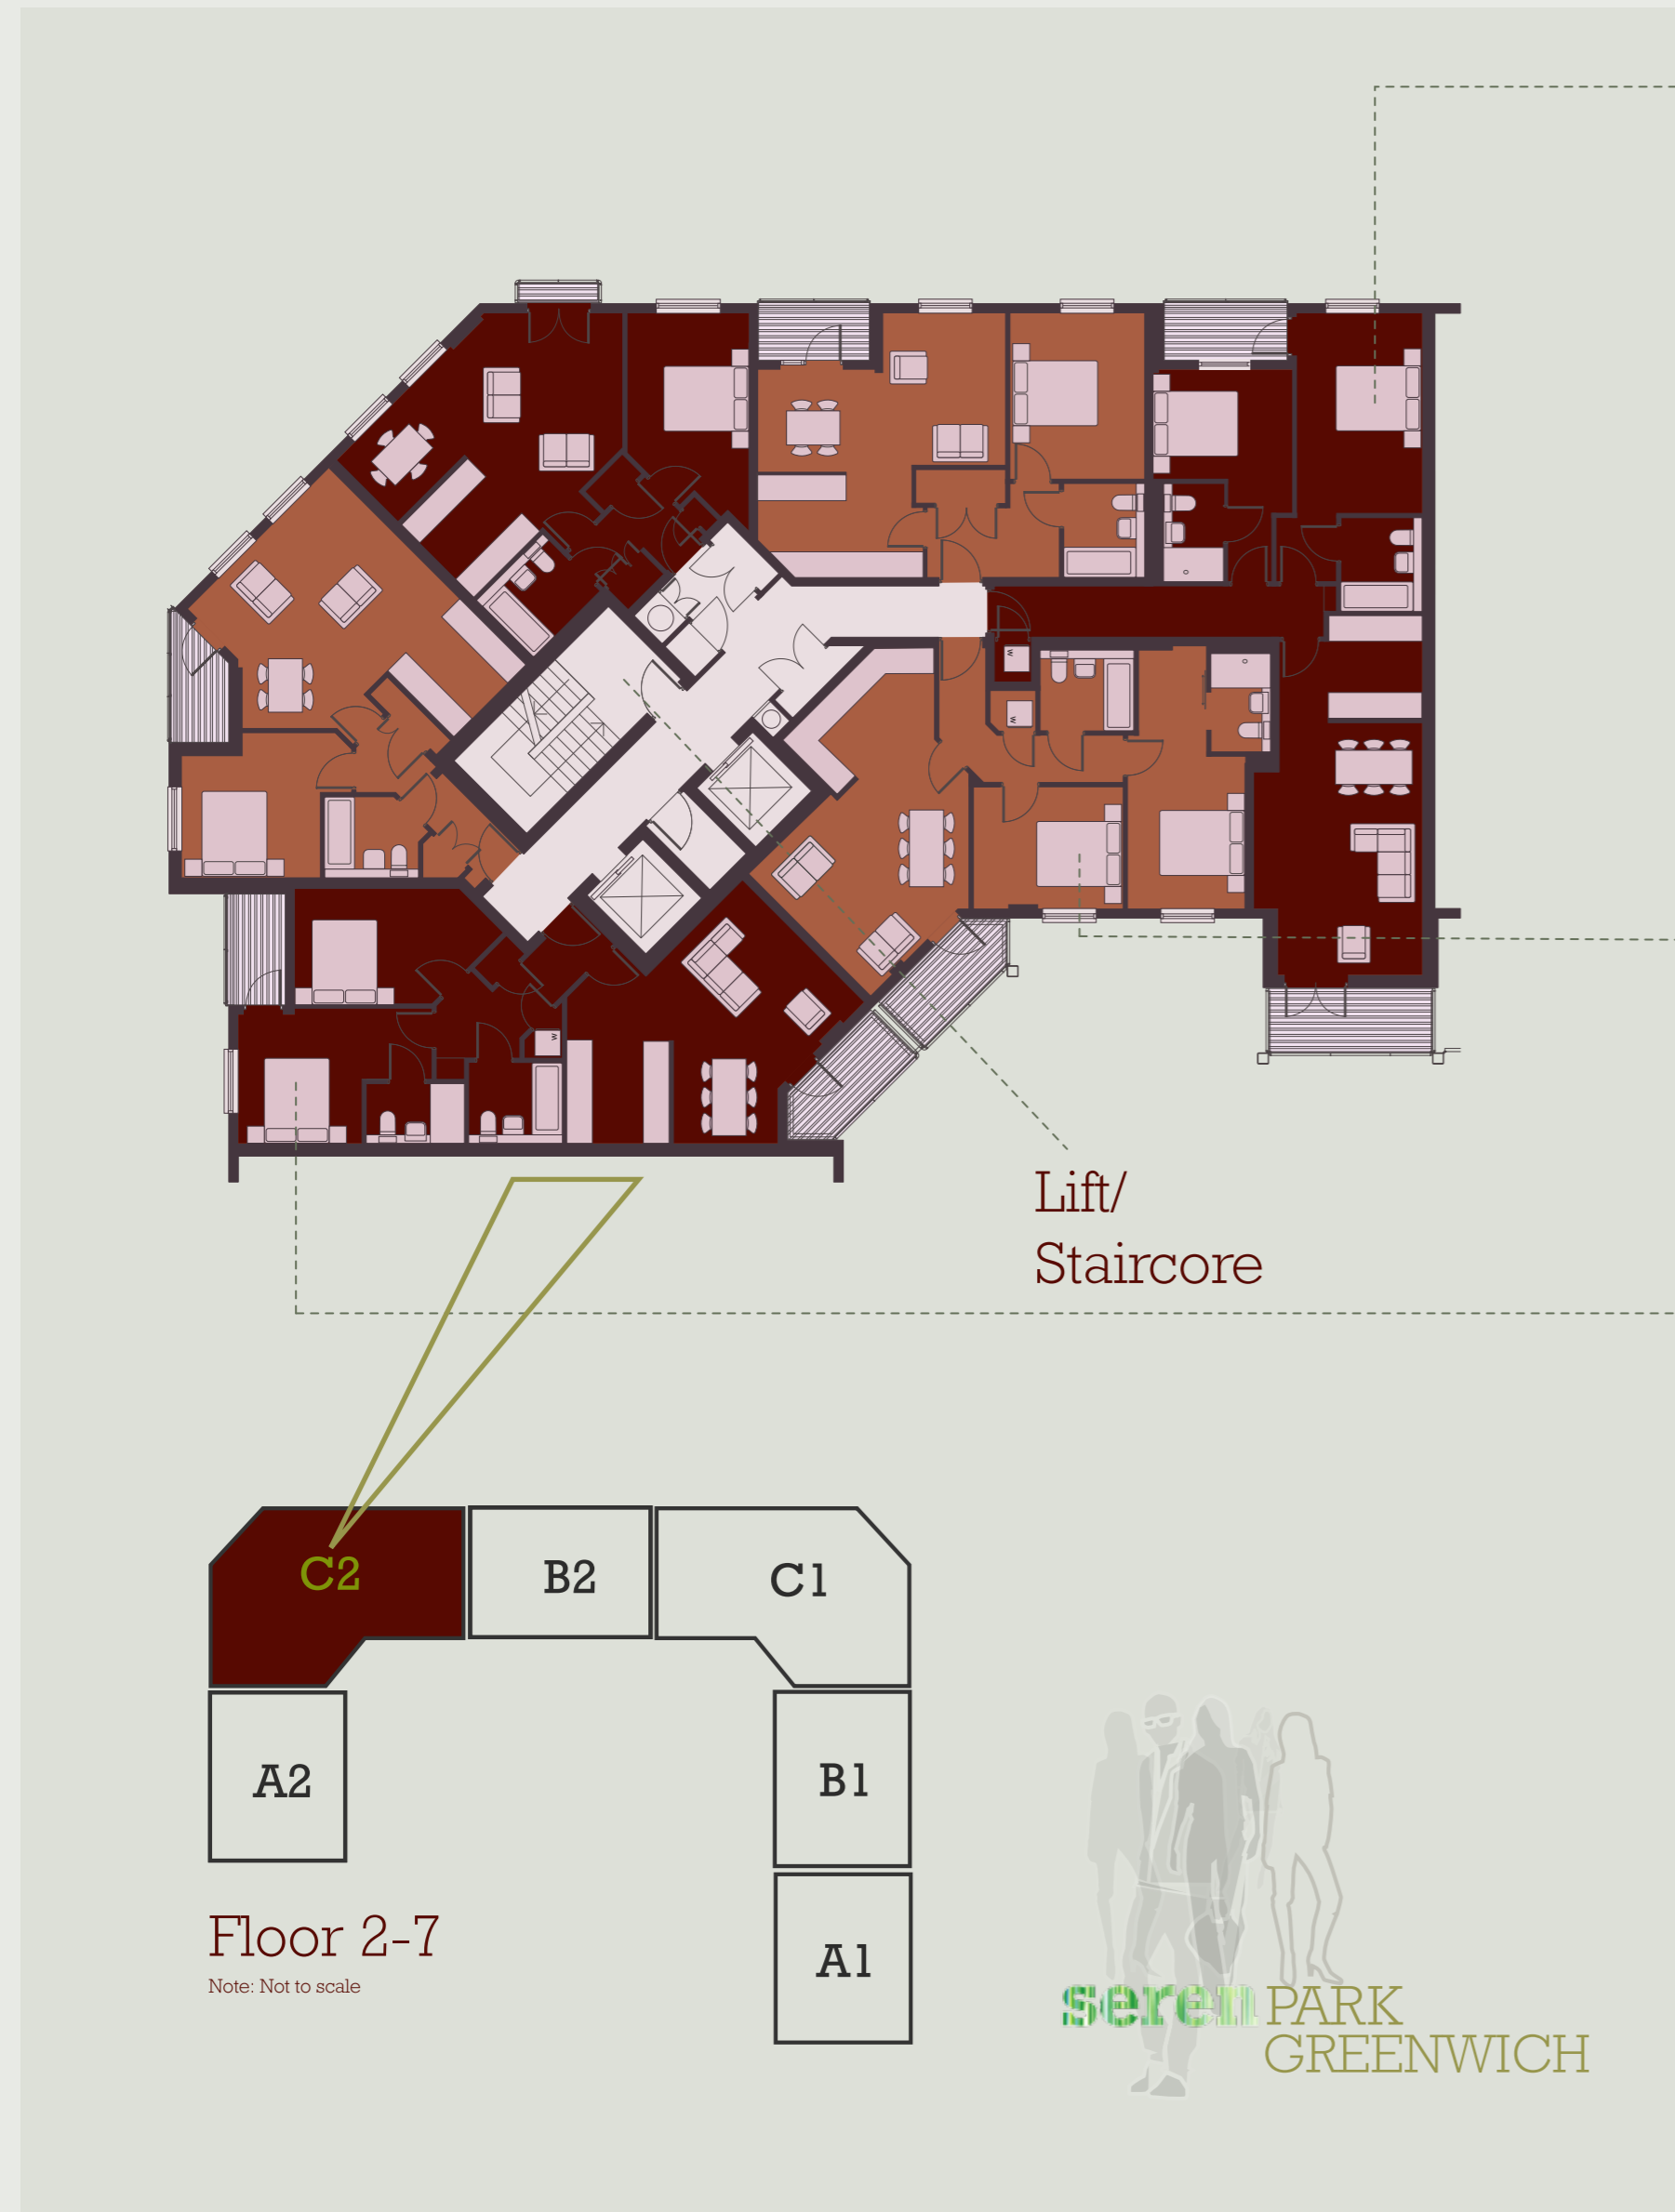

2 Bedroom Apartments - Floor Levels 2-7 Core C2

2 BED

Interior Area
77.2 sq.m 830.7 sq.ft
Terrace Area
9 sq.m 97 sq.ft

Living area - 8.4 x 3.9 m
- 27.5 x 12.8 ft
Bedroom 1 - 6.2 x 2.9 m
- 20.3 x 9.5 ft
Bedroom 2 - 4.9 x 3.2 m
- 16.1 x 10.5 ft

Apartment Numbers
Level 2. 30
Level 3. 36 Level 4. 42
Level 5. 54 Level 6. 59
Level 7. 60

2 BED

Area
66.7 sq.m 717.7 sq.ft
Terrace Area
4.3 sq.m 46 sq.ft

Living area - 5.3 x 5.6 m
- 17.4 x 18.4 ft
Bedroom 1 - 6.0 x 2.7 m
- 19.7 x 8.9 ft
Bedroom 2 - 2.8 x 3.5 m
- 9.2 x 11.5 ft

Apartment Numbers
Level 2. 34
Level 3. 40 Level 4. 46
Level 5. 52 Level 6. 58
Level 7. 64

2 BED

Area
69 sq.m 742.4 sq.ft
Terrace Area
7.8 sq.m 84 ft

Living area - 7.2 x 5.9 m
- 23.6 x 19.6 ft
Bedroom 1 - 4.5 x 3.1 m
- 14.8 x 10.2 ft
Bedroom 2 - 4.8 x 2.7 m
- 15.7 x 8.9 ft

Apartment Numbers
Level 2. 35
Level 3. 41 Level 4. 47
Level 5. 53 Level 6. 59
Level 7. 65